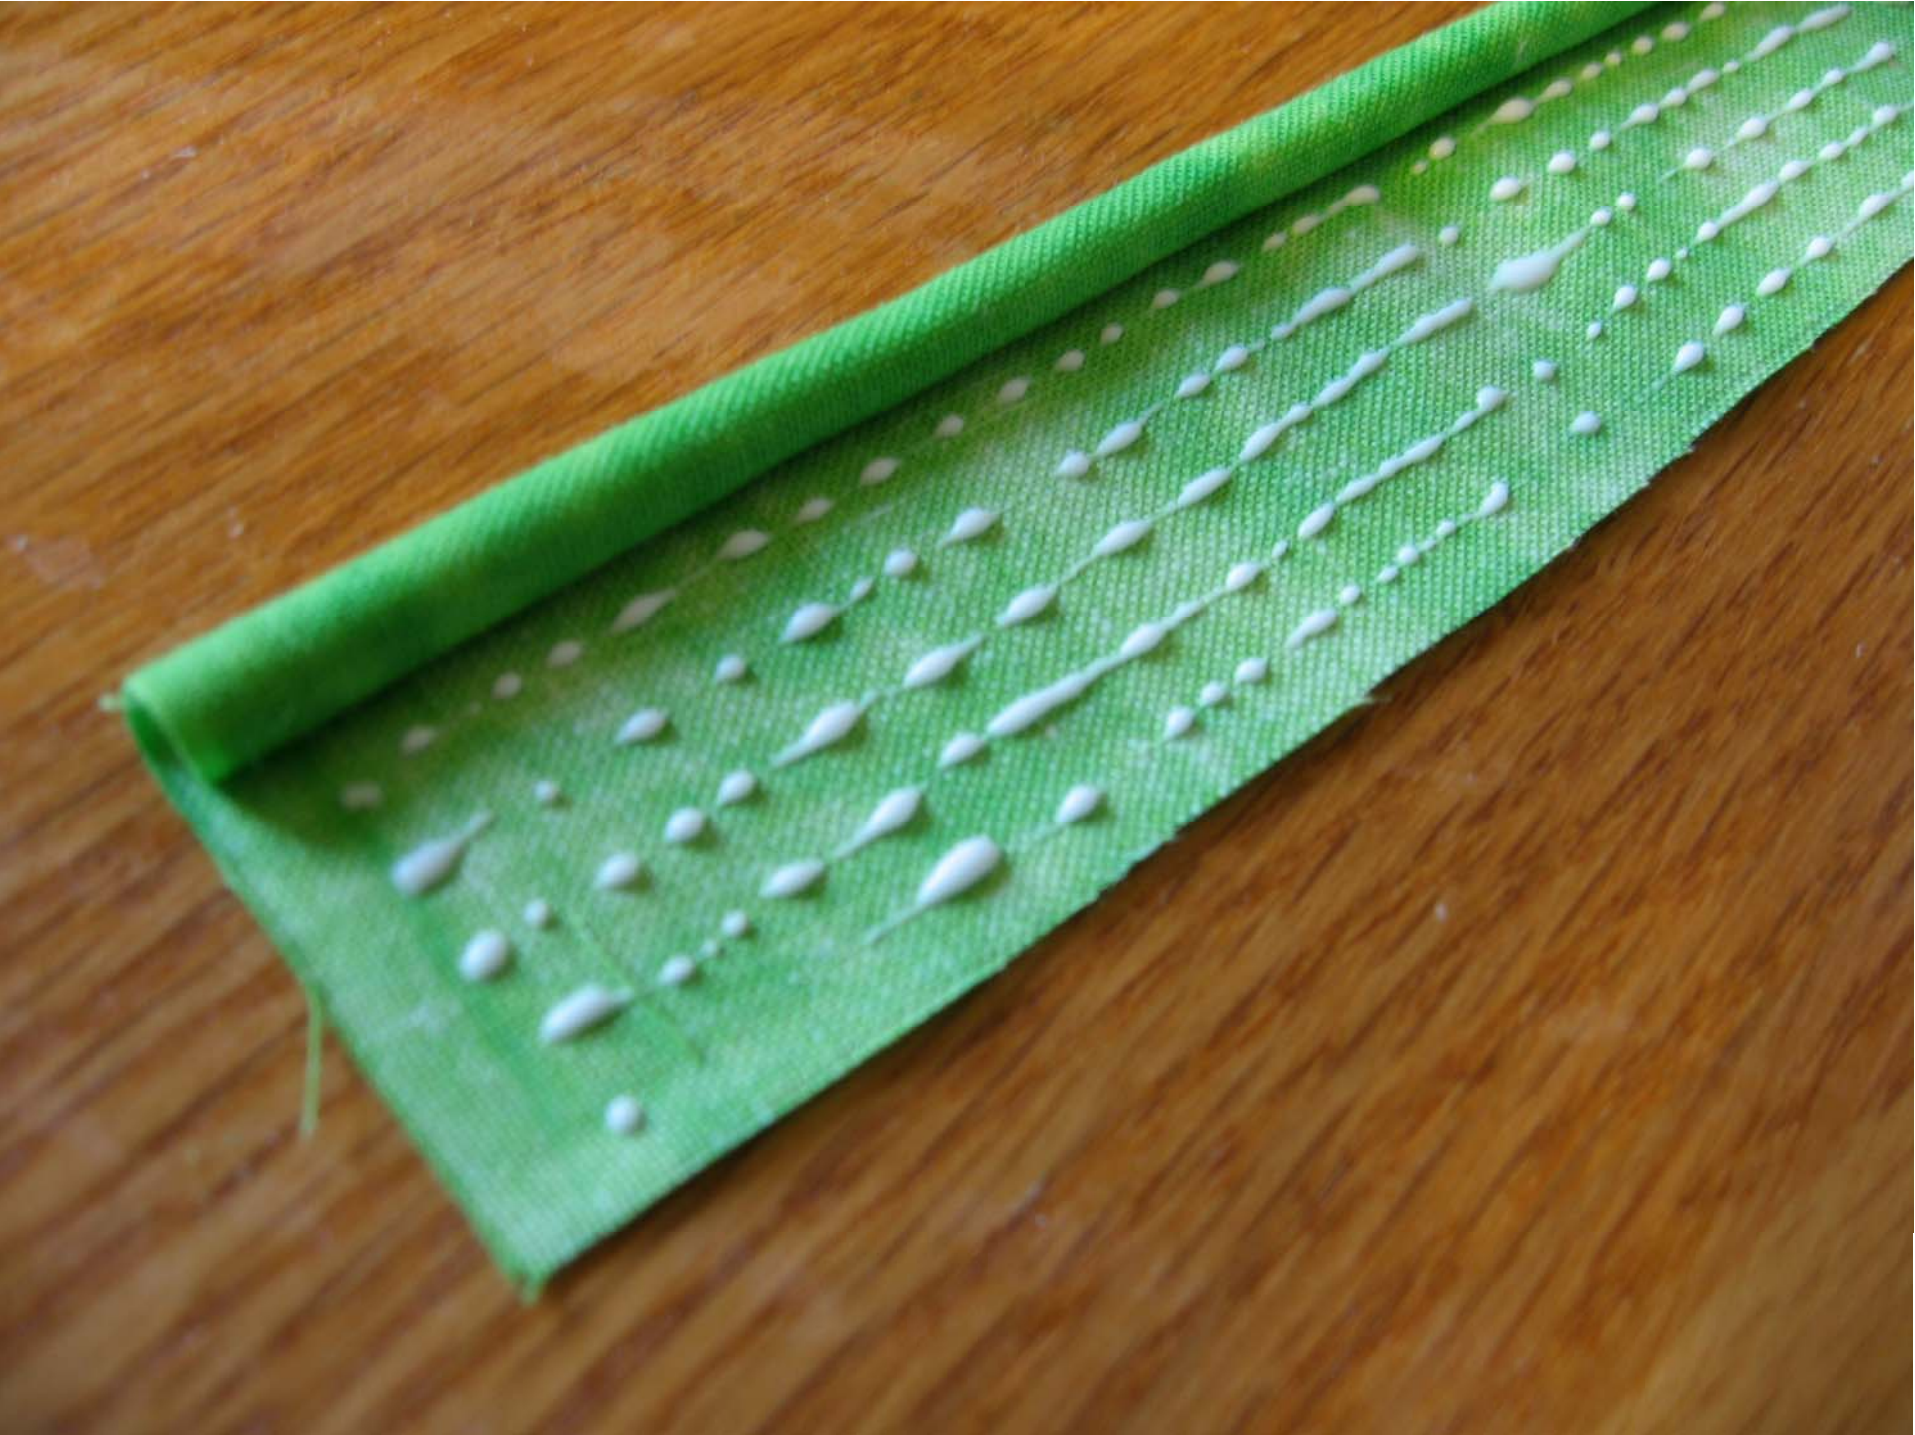

Fabric Tulip Design

Xian Gao

12-01-2009

http://www.saversplanet.com/wallpapers/purple-tulip-wallpapers_11042_1280x800.jpg

Tulip

Materials

- Textured Cottons
 - Wires
 - Glue
 - Fiber filler
- Threads and needles
- Supplemental materials

Fabric Research

- Silk/Satin
- Regular Cotton
- Heavy Fabric for Home decoration
 - Fleece

• **Textured Cotton**

Materials

Method

PANACEA

Alambre
con papel
para tallos

Tige
métallique
en papier

Paper Stem Wire

- 6 Pieces • 18 Gauge
- 6 Piezas • Calibre 18
- 6 Pièces • Calibre 18

Materials Cost

Treads: 20

Glue: 2

Needles: 5

Vase: 5

Cotton: $7 \times 3 = 21$